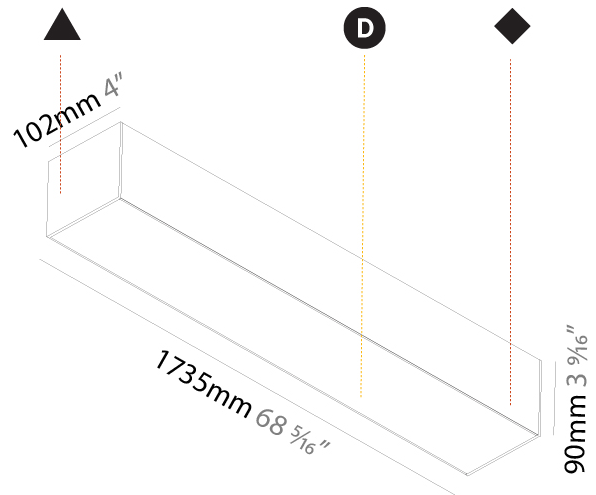

1. To build a product code in our configurator select the specify button on the base model # product page
2. To build a manual product code on this datasheet choose from the options listed below in blue font and add the suffix to the base model #

GENERAL

Series: Idaho
Subseries: Idaho 100
Brand: Prolicht
Division: Architectural
Mounting Type: Surface
Mounting Location: Wall / Ceiling
Subcategory: Profile

PHYSICAL

Shape: Rectangle
Length (mm): 2015
Length (in): 79 ⁷/₁₆
Width (mm): 102
Width (in): 4
Height (mm): 90
Height (in): 3 ⁹/₁₆
Light Distribution: Direct
Weight (kg): 9.295
Weight (lbs): 20.45
Diffuser: PMMA - Opal or Micro-Prism
Fixture Finish: ANA / SSR / BKV / CWI / CRY / HAB / MSR / UFT / ITA / RUA / OGR / FTG / MYG / RWR / LOD / PUS / FRO / FUP / KIA / POP / BLS / SPG / MEY / GOH / GUM / CHC / COM / ABZ / JAG / OBR / MOS / ROR
Fixture Material: Aluminum

ELECTRICAL

Lamp Type: LED (Zhaga Standard)
Input Wattage (W): 35
Total Output Wattage (W): 28
Dimming: Non-Dimming / Phase Dimming (120Vac only) / 0-10V Dimming
Driver Included: Yes
Driver Location: Integrated
Driver Type: Constant Current - 120 / 277Vac
Driver Class: Class 2
Input Voltage (V): 120 - 277
Constant Current (MA): 350

LED

Color Temperature (°K): 3000 / 3500 / 4000
Max. Delivered Lumen (lm): 3520 / 3646 / 3720
CRI: >80 CRI
Lamp Life (hrs): 50000

OPTICAL

RATINGS AND CERTIFICATIONS

Certified By: Certified for North American Standards
IP rating: IP20