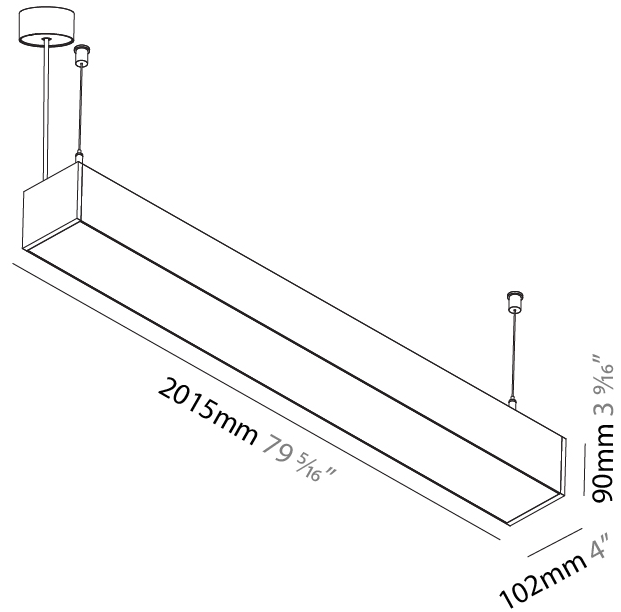

OPTICAL

RATINGS AND CERTIFICATIONS

Certified By: Certified for North American Standards
IP rating: IP20